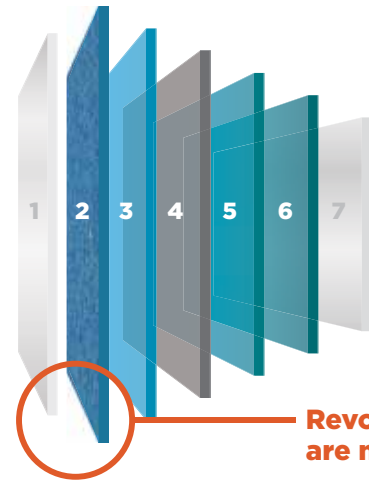

Superior Pool ColorGuard® Swimming Pools

Only Aqua Technics Pools can offer you a patented surface protection system for fiberglass pools that resists the effects of ultra violet rays and chemical attack. It's like sunscreen for your pool, protecting it from color loss and weathering.

Incorporating a specialized dual coat system as part of the manufacturing process, two layers are merged to provide extraordinary surface protection.

With a brilliant, high gloss finish that lasts, your Pool ColorGuard® pool will maintain its beautiful appearance year after year. We dare you to compare.

The greatest advancement in fiberglass pools in over 48 years

Patented Dual Coat System - Every Layer Matters

1. 1 Clear gelcoat - acts like sunscreen for your pool
2. 2 Color layer - colors that last longer and act as a corrosion barrier to prevent osmosis
3. 3 First structural layer and second chemical resistant layer - double protection
4. 4 Graphene infused ceramic composite core
5. 5 Graphene structural composite layer - stronger and stiffer
6. 6 Graphene structural composite over reinforcing ribs creating increased strength and stiffness
7. 7 Graphene infused ceramic composite outer membrane

Revolutionary, patented dual coat process - two layers are merged to provide extraordinary protection.