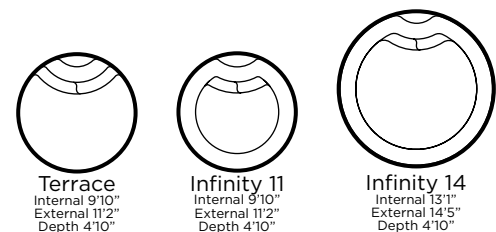

Round Pool Features

- Step for easy entry and exit from the pool
- 1'3" wide bench seat around the perimeter of the Infinity
- Optional spa jets for a complete hydrotherapy experience
- Softer, organic design that blends with your landscaping

Make your small backyard even more functional and stylish with a **Round Plunge Pool**. Enjoy the private pool experience without needing a lot of room and spend more time outside with your family.

Create resort style living in your own backyard with the **Aqua Ledge** addition to your pool. Start planning your relaxing family staycation today.

Aqua Ledge
Internal 6'7" x 13'1"
External 7'7" x 14'5"
Depth 6"

Aqua Ledge Features

- Can be added to any Aqua Technics design
- Color can be matched to your pool
- Glass mosaic tiles attractively conceal insert between the pool and Aqua Ledge
- Add Ledge Loungers and a table to create the perfect poolside relaxation zone