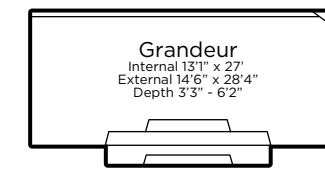

#### Majestic Series Features

Wide entry steps with an entrance point to both shallow and deep ends

Safety ledge design

The **Contemporary Series** boasts sleek geometric lines with all the features of a modern pool design.