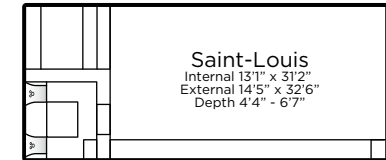

Resort Series Features

- Large entry zone with generous second step area
- Spa seats up to 6 adults with 2 recliner seats and bench seating
- Spillway cascades into the pool
- Long bench seating in the pool
- Deep end step for easy exit from the pool