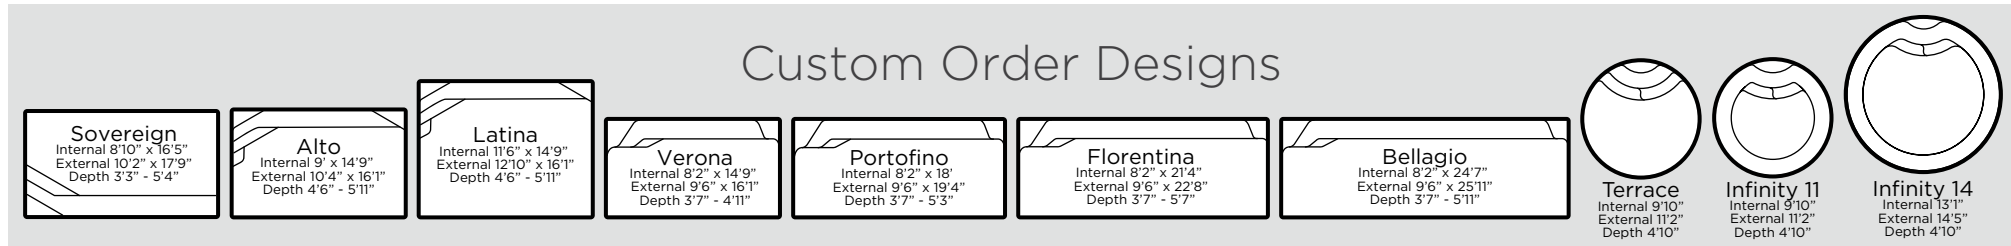

Custom Order Designs

All images are for display purposes only. Contact your local dealer for compliance to laws and regulations.