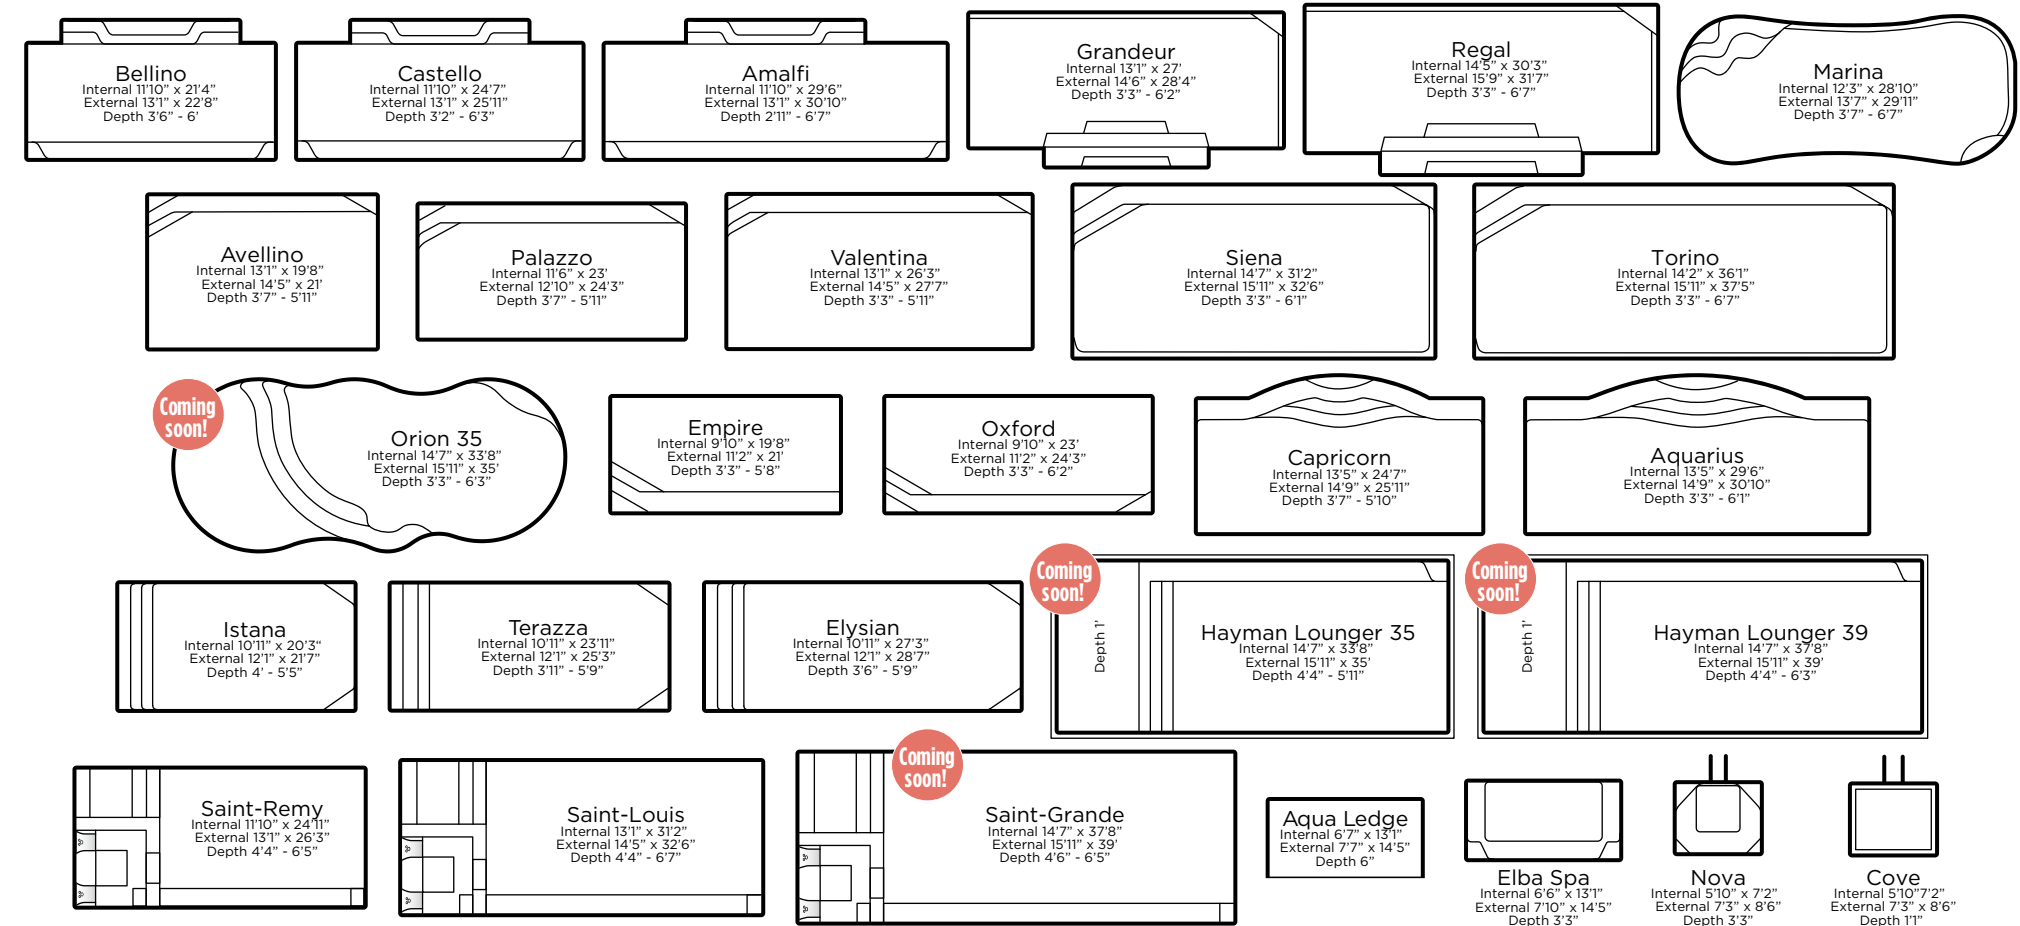

Nova - Twilight

**Elba Spa**  
Internal 6'6" x 13'1"  
External 7'10" x 14'5"  
Depth 3'3"

**Elba Features**

- Bench seating on three sides
- Designed to be independent to your pool

**Nova**  
Internal 5'10" x 7'2"  
External 7'3" x 8'6"  
Depth 3'3"

**Nova Features**

- Seats up to 7 people
- Continuous bench seating
- 2 corner steps

**Cove**  
Internal 5'10" x 7'2"  
External 7'3" x 8'6"  
Depth 3'3"

**Cove Features**

- Kids wading pool
- Ideal paddling area

Create your dream outdoor entertaining area with a spillway spa, wading pool or spa pool to complement your new pool.

Our Fiberglass Pool Range - Quick Reference Guide

Custom Order Designs

All images are for display purposes only. Contact your local dealer for compliance to laws and regulations.