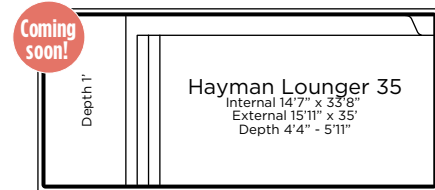

The **Lounger Series** has everything you ever wanted in a pool all combined into one. Create your backyard resort and holiday at home with your family.

Lounger Features

- Long entertaining bench seat
- Lounge ledge area
- Generous swimming space
- Slimline, contemporary entry steps